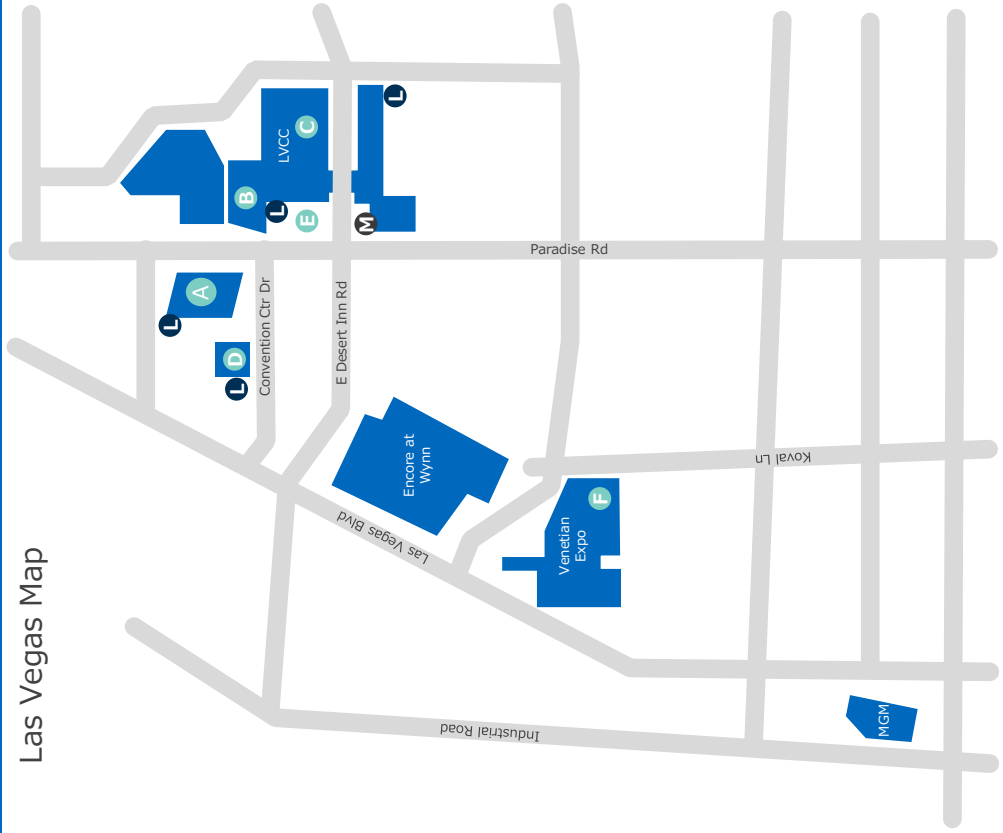

2 days

F VenetianExpo
Talk to hundreds of start-ups

1 ½ days

E Central Plaza
Get Supplier Demos

1 ½ days

D Beach Lot
Test out the latest autonomous tech

1 day

C Central Hall
Check out latest CE trends

1 day

B North Hall
Smart Cities & IoT

½ day

A West Hall
Most car makers & suppliers

If you only have...

L Resorts World – Loop Stations

M Boingo Station – Las Vegas Monorail

• You'll walk at least 5 miles per day, so wear comfortable shoes

• It takes twice as long to get anywhere as you'd expect

Top tips

Times

Sun 5th – **Media Day**
Mon 6th – **Media Day**

Tues 7th **10-6pm**

Wed 8th **9-6pm**

Thurs 9th **9-6pm**

Fri 10th **9-4pm**