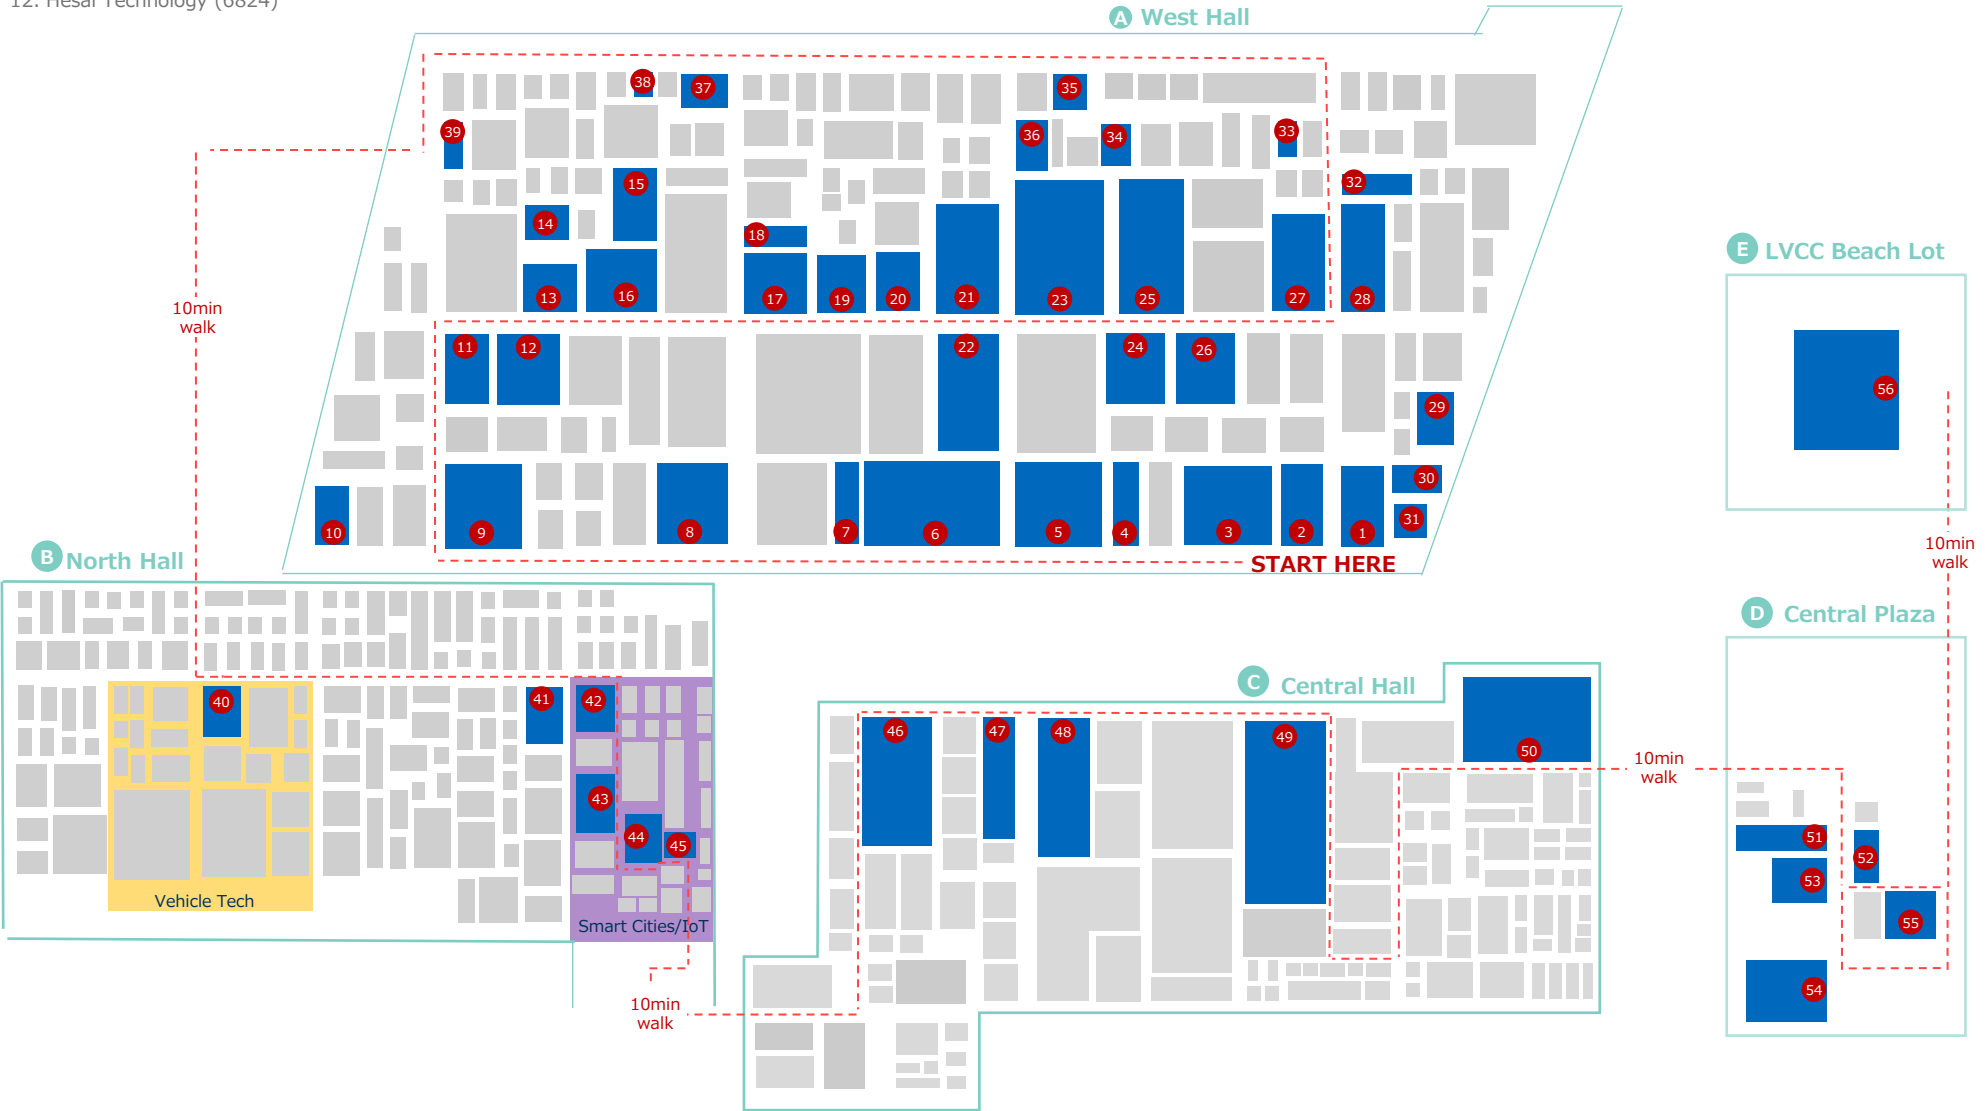

D. Central Hall

46. LG Electronics (16008)
47. Bosch(17207)
48. Panasonic (17609)
49. Samsung/Harman (19608)
50. Sony (21800)

E. Central Plaza

51. Continental Automotive (CP-715)*
52. Valeo (CP-709)*
53. Scout Motors (CP-412)*
54. NXP Semiconductors (CP-107)*
55. BMW (Silver 3)*

E. LVCC Beach Lot

56. Aptiv (Beach Lot)*

* - Booths may have restricted access and require pre-booking

G. Locations at Off-Site Hotels/Lots

57. Hyundai Motor & Kia (Zero01ne Ventures)* - Venetian Expo