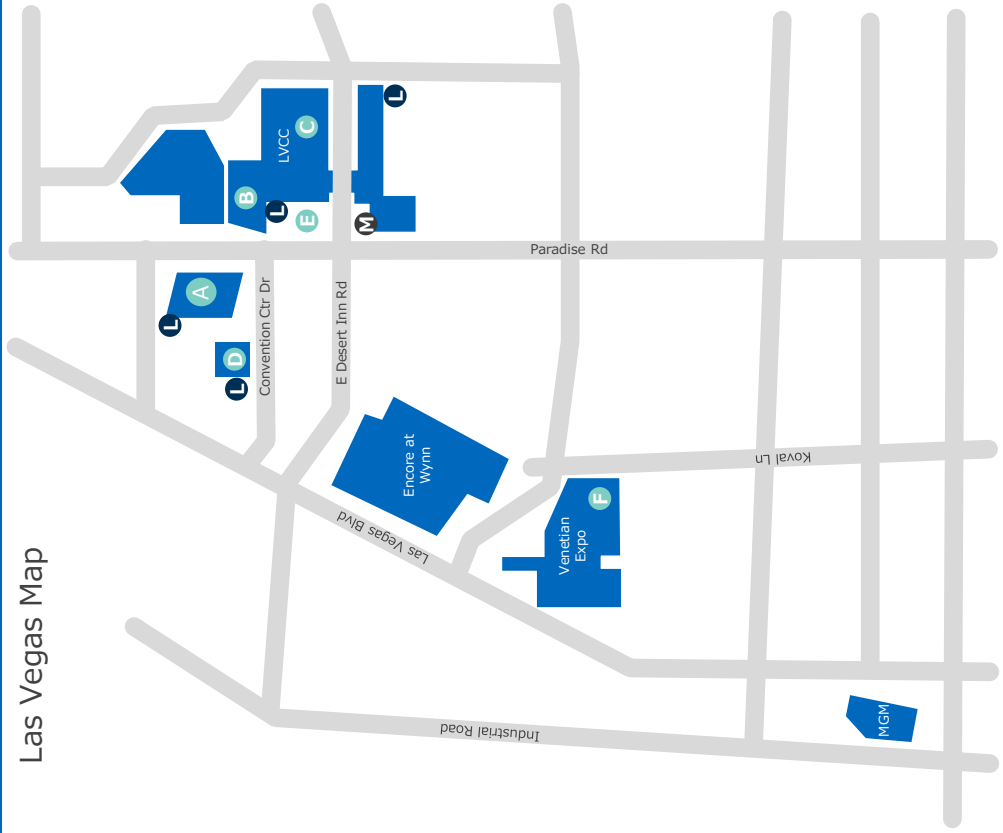

2 days

F VenetianExpo
Talk to hundreds of start-ups

1 ½ days

E Central Plaza
Get Supplier Demos

1 ½ days

D Beach Lot
Test out the latest autonomous tech

1 day

C Central Hall
Check out latest CE trends

1 day

B North Hall
Smart Cities & IoT

½ day

A West Hall
Most car makers & suppliers

If you only have...

L Resorts World – Loop Stations

M Boingo Station – Las Vegas Monorail

You'll walk at least 5 miles per day, so wear comfortable shoes

It takes twice as long to get anywhere as you'd expect

Top tips

Fri 10th 9-4pm

Thurs 9th 9-6pm

Wed 8th 9-6pm

Tues 7th 10-6pm

Mon 6th – Media Day

Sun 5th – Media Day

Times