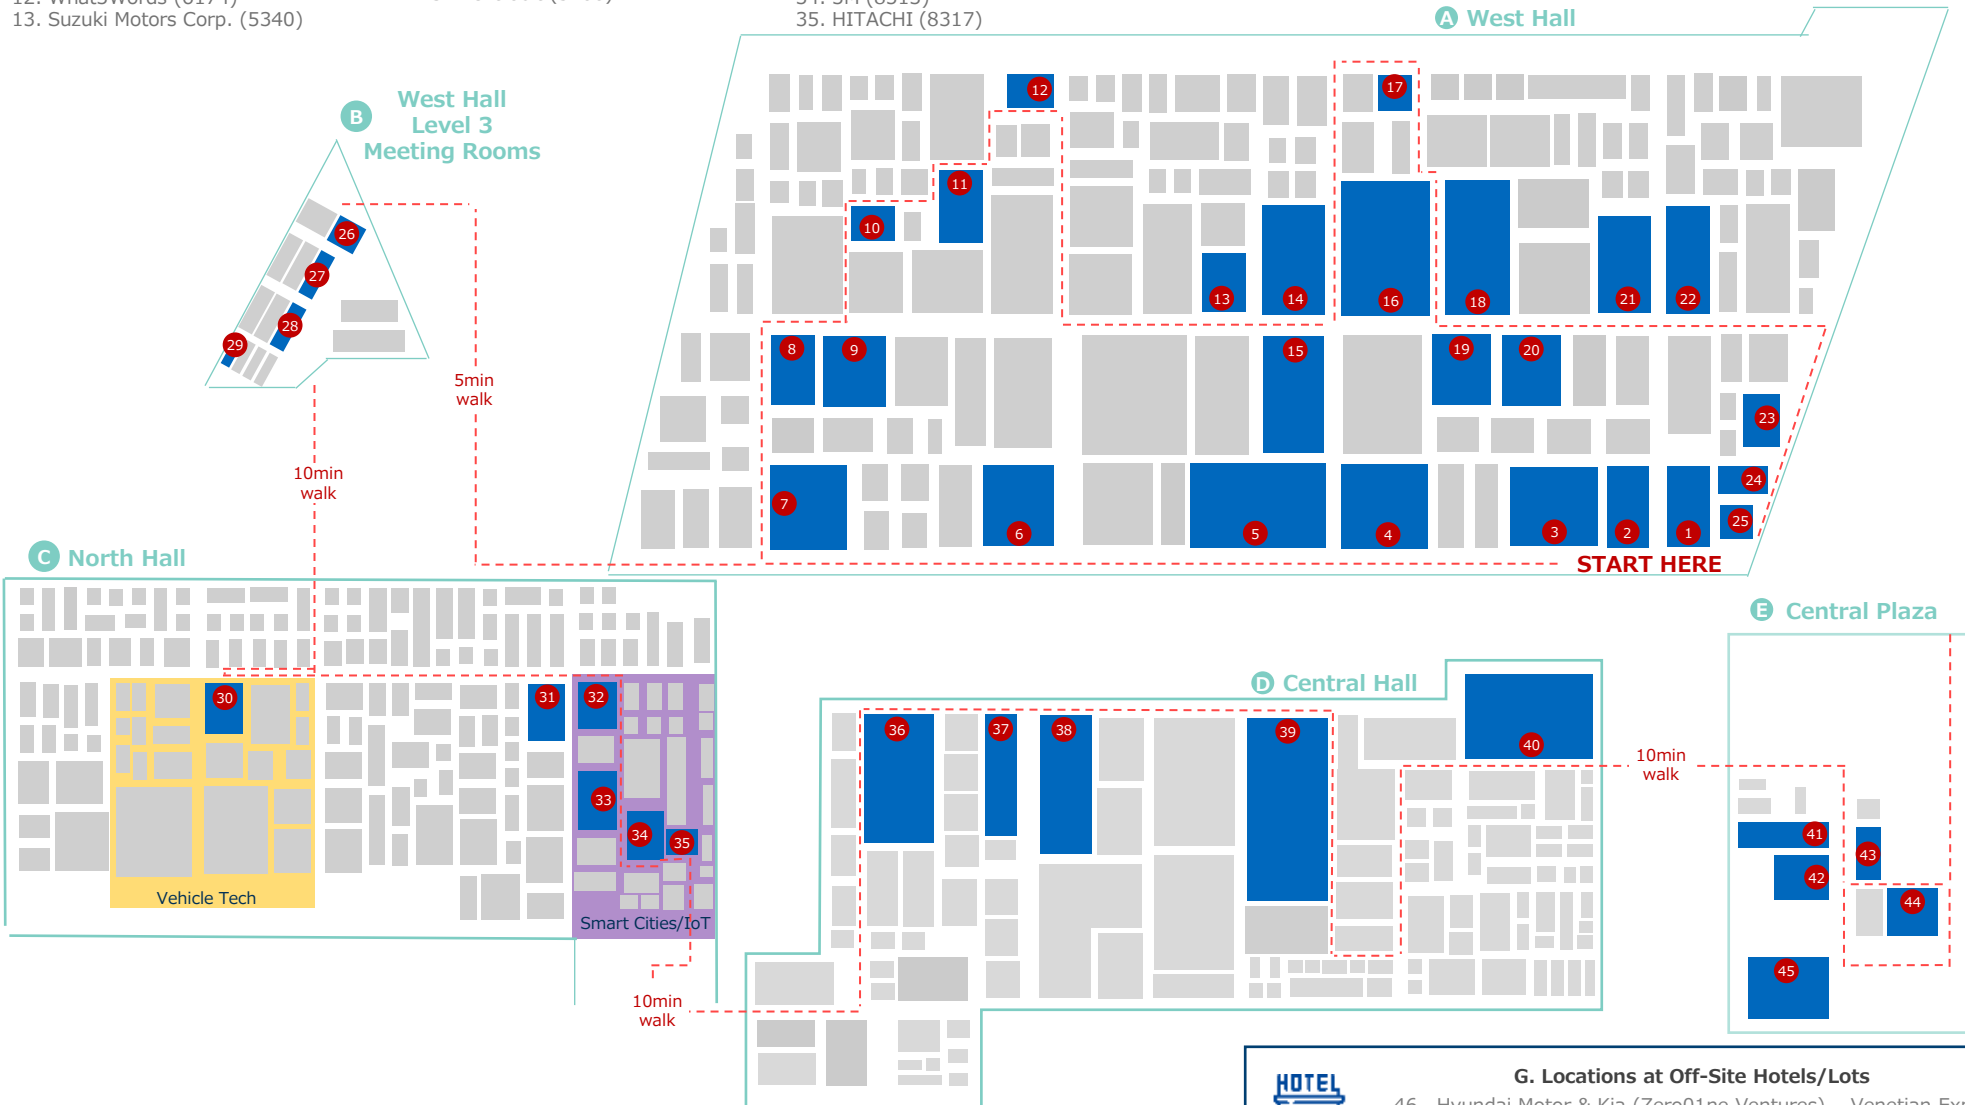

1 day

B North Hall
Smart Cities & IoT

½ day

A West Hall
Most car makers & suppliers

If you only have...

L Resorts World – Loop Stations

M Boingo Station – Las Vegas Monorail

To avoid constantly switching locations, try to keep mornings free for visiting exhibition halls, and afternoons for meetings

B. West Hall Level Three (Meeting Rooms):

26. Toyota Motor NA (W321)
27. Denso (W316)
28. TomTom (W311 & 312)
29. Mercedes-Benz USA (W302)

C. North Hall

30. Verge Motorcycles (10349)
31. DEEPX (9045)
32. Star Charge Americas (8749)
33. Siemens (8725)
34. 3M (8513)
35. HITACHI (8317)

G. Locations at Off-Site Hotels/Lots

46. Hyundai Motor & Kia (Zero01ne Ventures) – Venetian Expo
47. Meta – Wynn Upper Levels*
48. SiriusXM – Aria Hospitality Suites*
49. T-Mobile – Aria Hospitality Suites*
50. Verizon – Wynn Encore Suites*